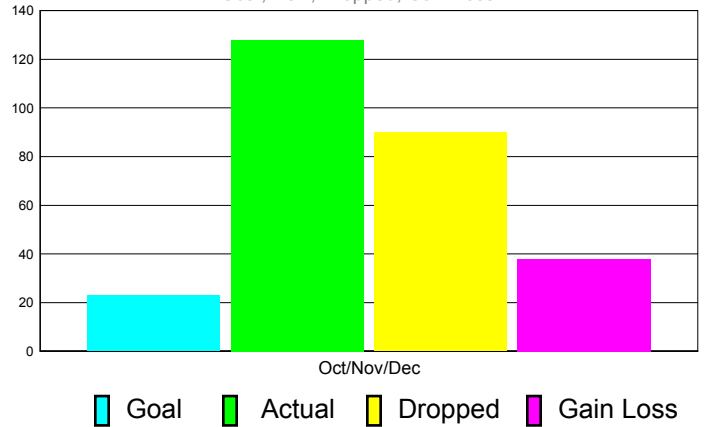

Membership Results 2011-2012

Goal, New, Dropped, Gain/Loss